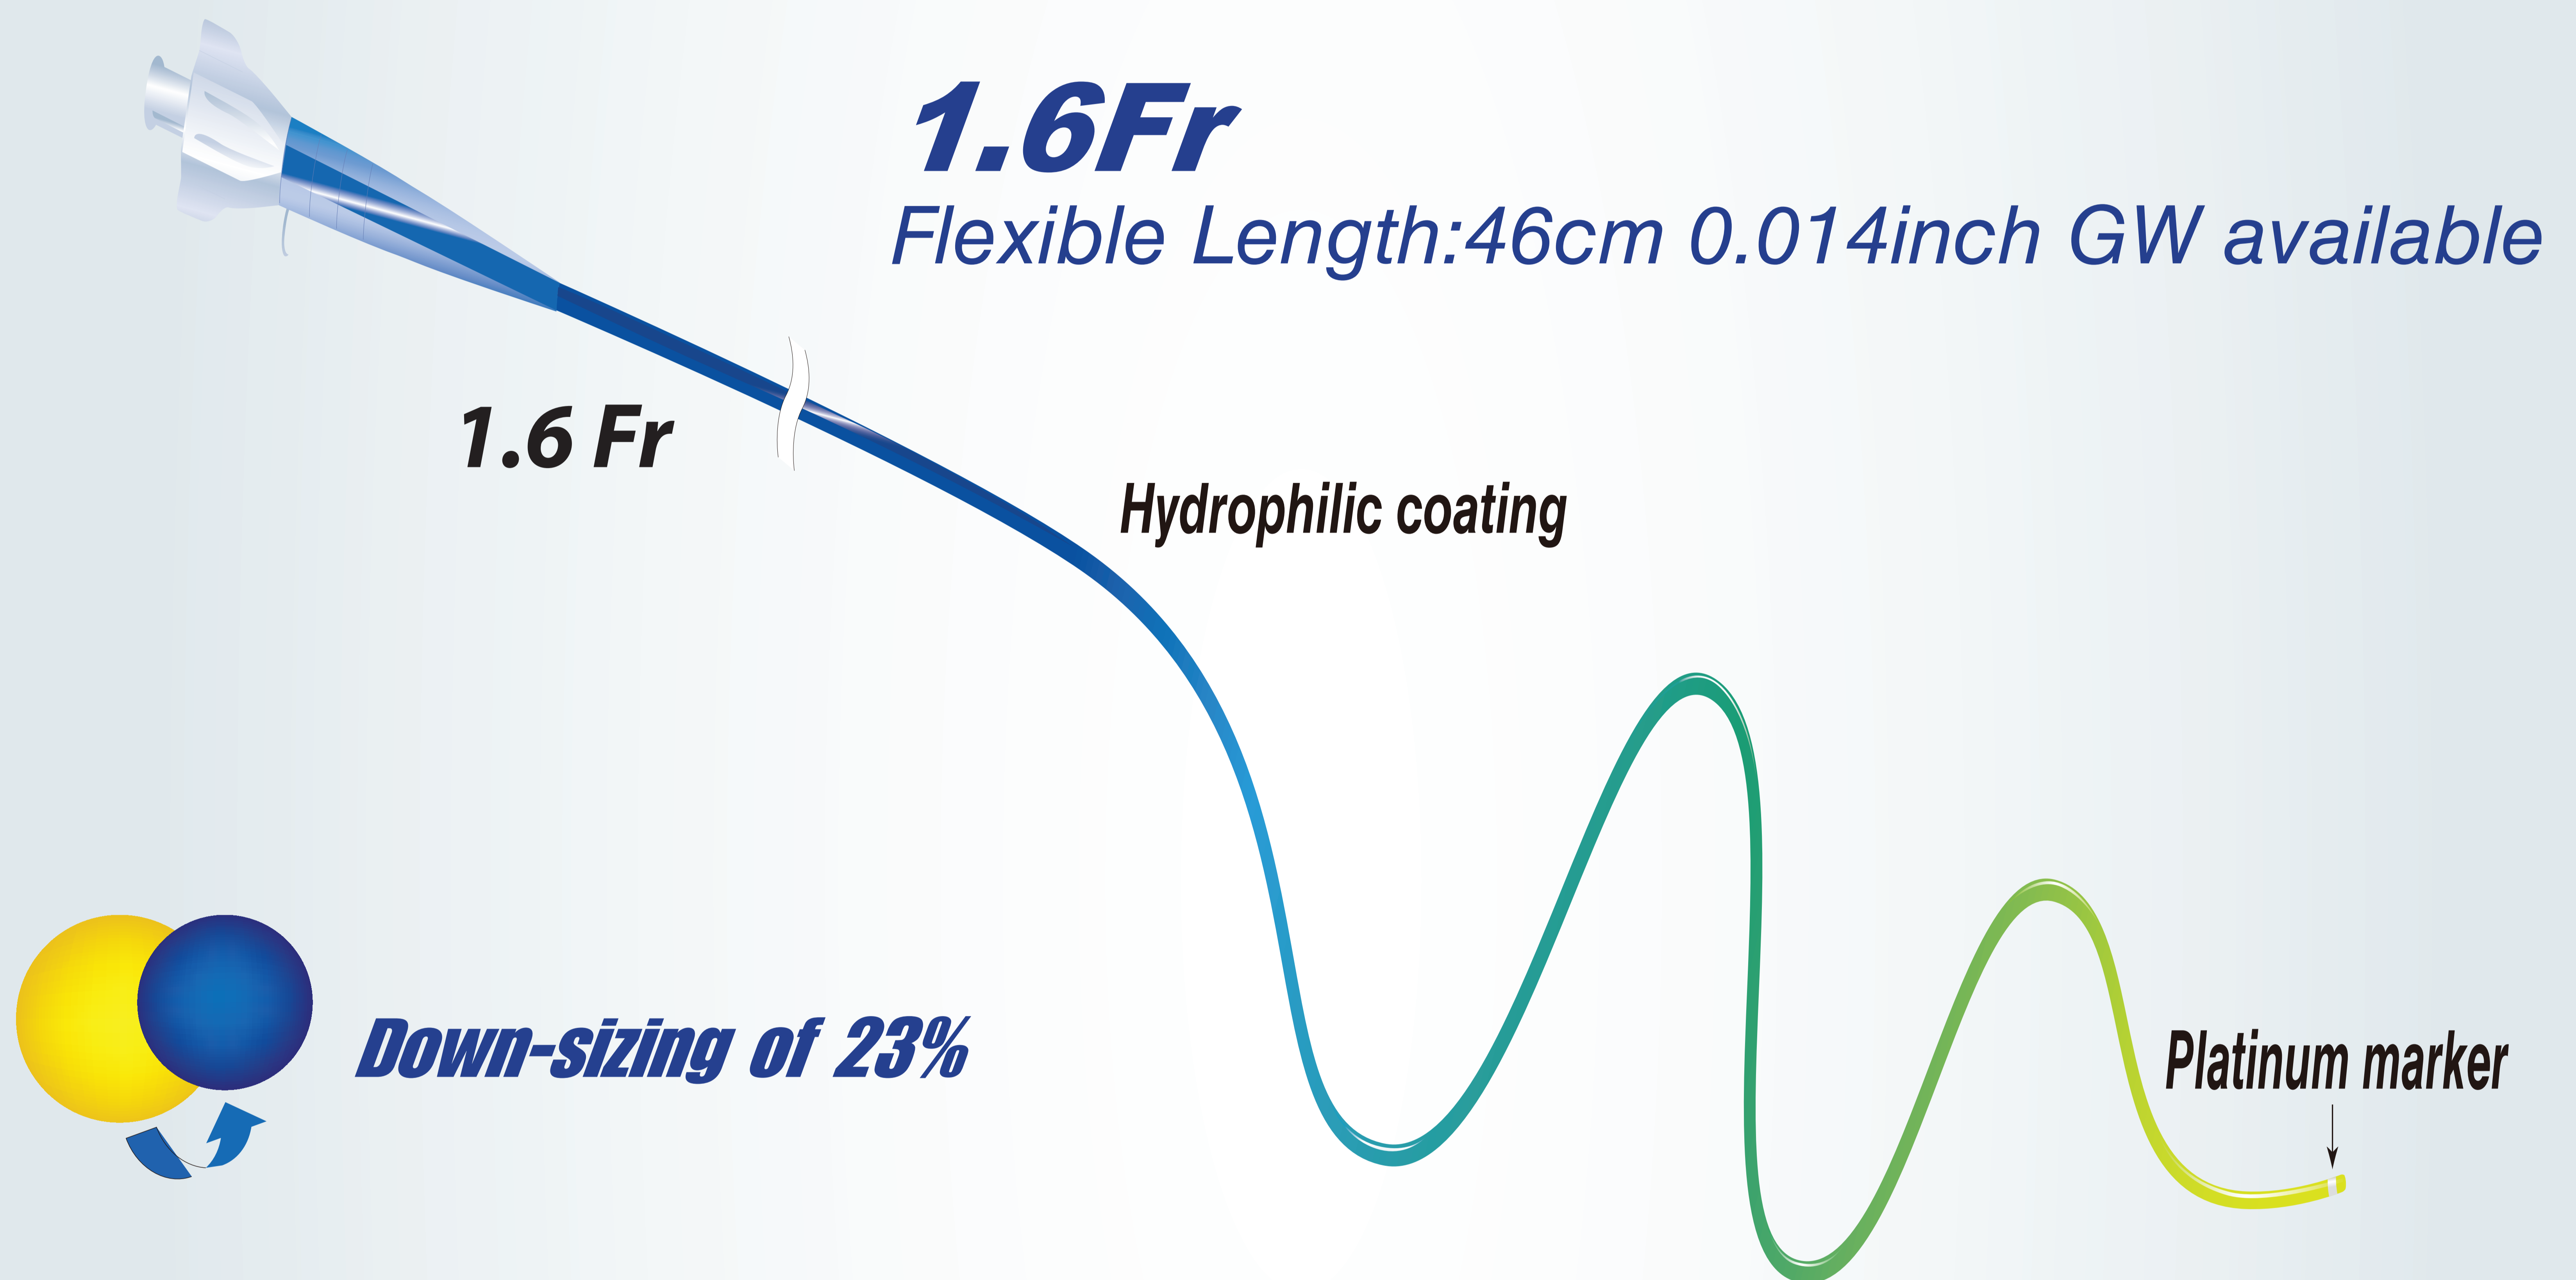

MICRO CATHETERS FOR THE BEST OPERATION

ARTEC
Japan

NANO Series

- *Micro catheter Nano*

5 types of Micro Catheters that can be used for a variety of cases and situations

RIVAGE

-  **Super High Flow**

LOEWS

-  **A super selective and high flow type micro catheter that can be used for coiling**

MIRABEAU II

-  **An advanced high flow and selective type micro catheter with a fine balance**

PORTIER II

-  **Super selective type**